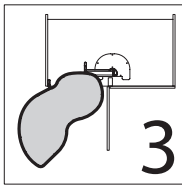

NEW

Twin Corner Swing Pull-Out Unit

An effortless under bench swing pullout which is perfect for concealed corners. The dual movement shelves gives you even more access than ever before, with minimal bending and reaching.

Cabinet size options

- external width : 900 and 1000mm
- internal depth min : 490mm
- internal height min : 500mm

Cabinet Door Fronts

- 450mm : 900mm external width
- 500mm : 1000mm external width

Load Capacity : 20kg per shelfe

Shelves : 2 shelves

Available finishes

chrome / white