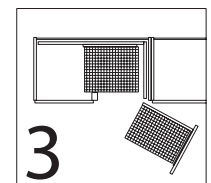

Cabinet size options

- external width : 900 and 1000mm
- internal depth min : 490mm
- internal height min : 500mm

Cabinet Door Fronts

- 450mm : 900mm external width
- 500mm : 1000mm external width

Load Capacity : 20kg per shelfe

width : 150mm
depth min. : 495mm
heights : min. 530mm

Load Capacity

full extension : 12kg

Trays : 2 trays

Available finishes

grey / chrome

Waricorner Swing Pull-Out Unit

What a great idea! the Waricorner under bench pull-out is perfect for concealed kitchen corners. No more unused space or storage that is impossible to reach. With the Waricorner mechanism, concealed shelves slide up for easy visibility and access.

Cabinet size options

width : 900mm
 depth min. : 480mm
 height min. : 520mm

Load Capacity : 35kg

Baskets

2 slide inner baskets, 2 door pull-out swing baskets

Available finish

chrome

Multicorner Folding Door Unit

Cabinet size options

width : 900 x 900mm
depth min. : ca. 507mm
height min. (max) : ca. 680mm (750mm)

Load Capacity : 70kg

Shelves : 2 shelves

Available finish

white plastic / grey plastic / chrome wire

Wireware Kitchen Storage System Details & Codes