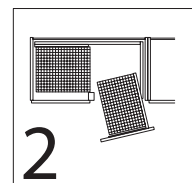

width : 150mm
depth min. : 495mm
heights : min. 530mm

Load Capacity

full extension : 12kg

Trays : 2 trays

Available finishes

grey / chrome

Waricorner Swing Pull-Out Unit

What a great idea! the Waricorner under bench pull-out is perfect for concealed kitchen corners. No more unused space or storage that is impossible to reach. With the Waricorner mechanism, concealed shelves slide up for easy visibility and access.

Cabinet size options

width : 900mm
 depth min. : 480mm
 height min. : 520mm

Load Capacity : 35kg

Baskets

2 slide inner baskets, 2 door pull-out swing baskets

Available finish

chrome

Multicorner Folding Door Unit