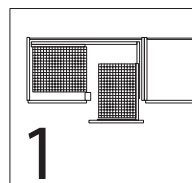

width : 150mm
depth min. : 495mm
heights : min. 530mm

Load Capacity

full extension : 12kg

Trays : 2 trays

Available finishes

grey / chrome

Waricorner Swing Pull-Out Unit

What a great idea! the Waricorner under bench pull-out is perfect for concealed kitchen corners. No more unused space or storage that is impossible to reach. With the Waricorner mechanism, concealed shelves slide up for easy visibility and access.

Cabinet size options

width : 900mm
 depth min. : 480mm
 height min. : 520mm

Load Capacity : 35kg

Baskets

2 slide inner baskets, 2 door pull-out swing baskets

Available finish

chrome

Multicorner Folding Door Unit